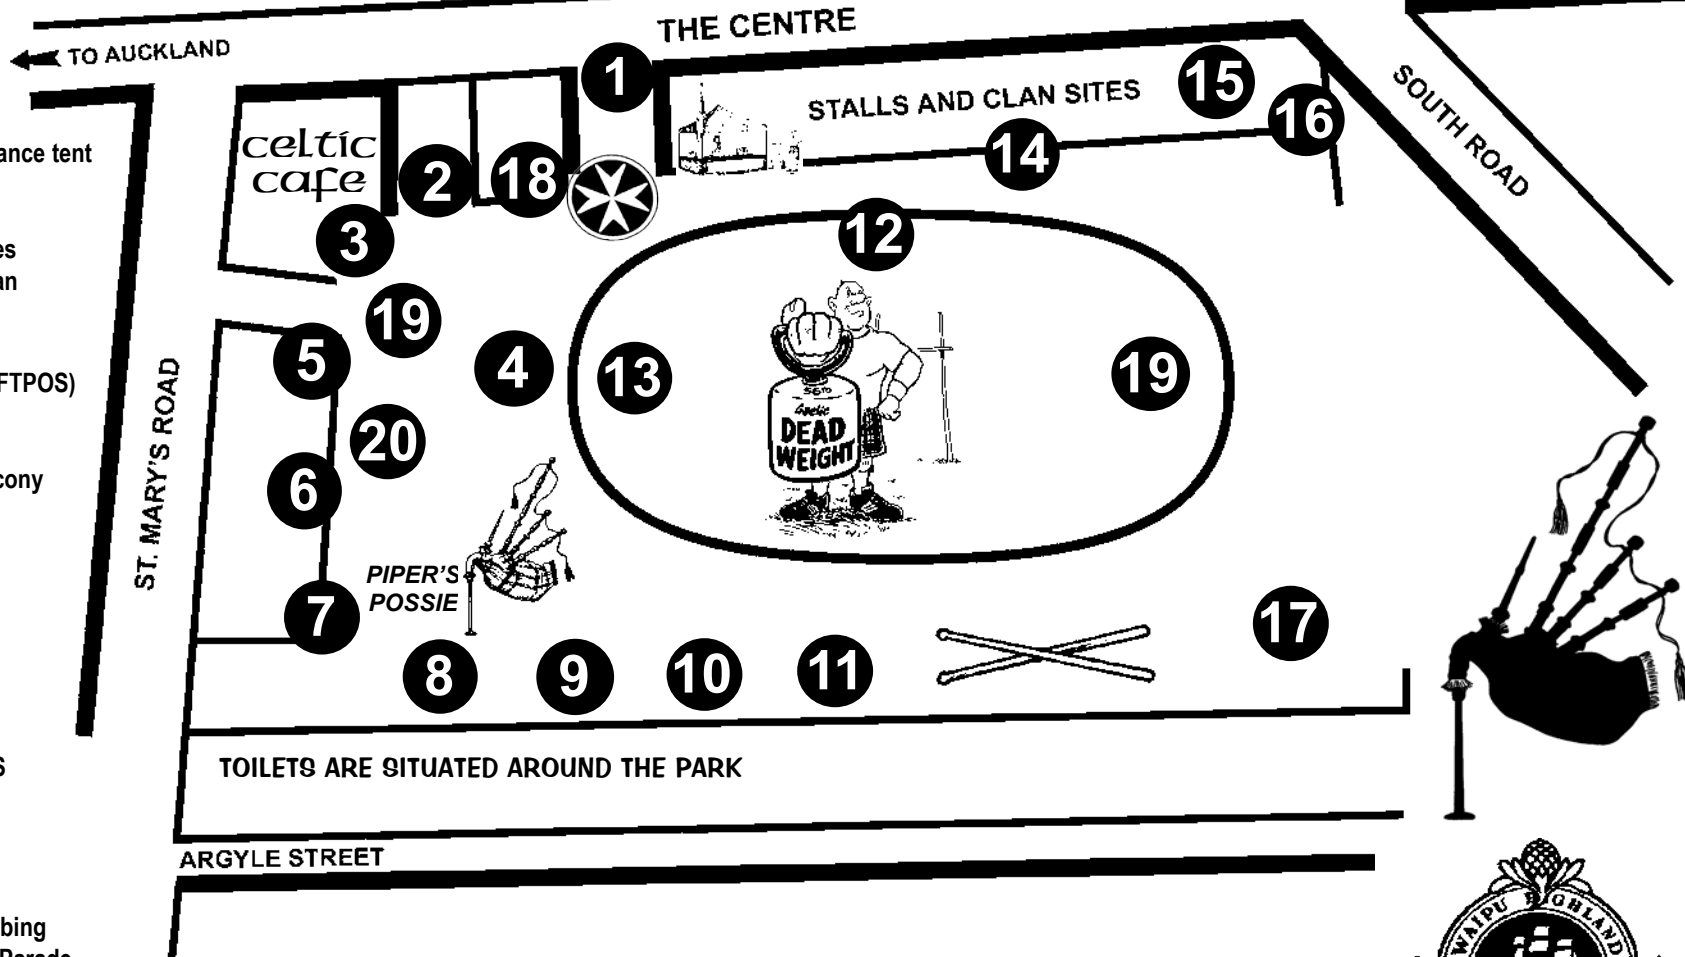

WAIPU GAMES SITE MAP

WAIPU
PRESBYTERIAN
CHURCH

WAIPU MUSEUM

St. John Ambulance tent

1. Main Caledonian Park Gates
2. Park entrance to Caledonian
CELTIC CAFE in Hall
for Lunches, Tea & Coffee
3. Games Office (for cash / EFTPOS)
4. P&D Dancing Stage
5. Scottish Country Dancing
6. Rugby Union Building Balcony
7. Chief Piping Steward
and Piper's Possie
8. Open Piping Board
9. B Grade Piping Board
10. C Grade Piping Board
11. Drumming Competition
12. Athletics
13. Highland Field Events
14. The AVENUE of the CLANS
for Genealogy, Clans and
Commercial vendors
15. SOBHD Dancing Stage
BBQ - Food
16. Bouncy Castle / Rock Climbing
17. Band Assembly for Grand Parade
18. Highlander Bakery Scottish Fare
19. LION BREWERY Hospitality area next to St. Johns tent
Marque Bar
20. WAIPU LIONS HOT TAKEAWAYS

TOILETS ARE SITUATED AROUND THE PARK